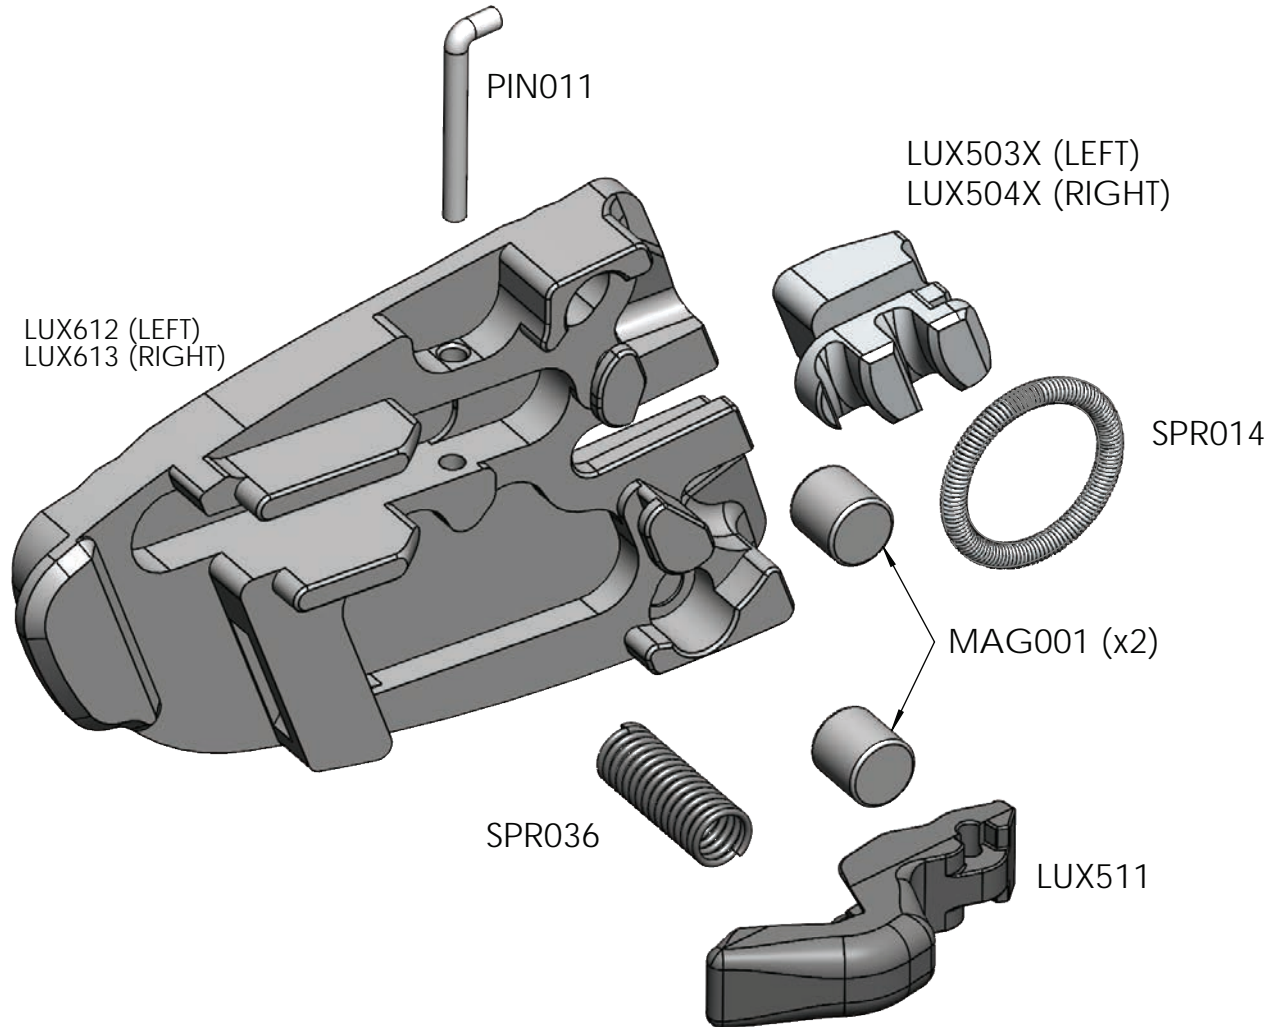

TM49 | EYE COVER AND BALL DETENT ASSEMBLY

LUXE®